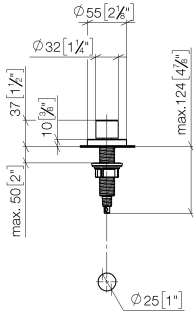

Strainer waste with control handle - Brushed Chrome

ELIO

10 710 970

- control for single basin
- including adapter for Bowden cable

Fits ELIO, ENO, MEM, META SQUARE, SYNC, TARA and TARA ULTRA

Fits: ELIO, MEM, TARA, TARA ULTRA, META SQUARE

10 710 970

mm [inches]

10 710 970

Parts for other finishes can be found here: [Chrome](#)

Spare parts list

No.	Item Number	Name	Quantity used	Delivery time
1	09 20 97 030-93	handle	1	60
2	90 12 12 002 00 90	fixing cap	1	2
3	09 27 87 006-93	rosette	1	60
4	90 14 10 043 00 90	seal	1	2
5	09 14 10 042 90	seal	1	2
6	09 29 06 087-93	spindle	1	-
Spare part can no longer be ordered, please order the replacement item				
7	04 30 01 029 00 90	adaptor	1	2
8	09 24 03 175 90	adaptor	1	2
9	09 11 10 073-07	connection	1	30
10	09 11 10 074-07	connection	1	30
11	09 11 10 079-07	connection	1	30
12	09 30 11 087 90	disc	1	2
13	09 23 30 024-07	nut	1	30