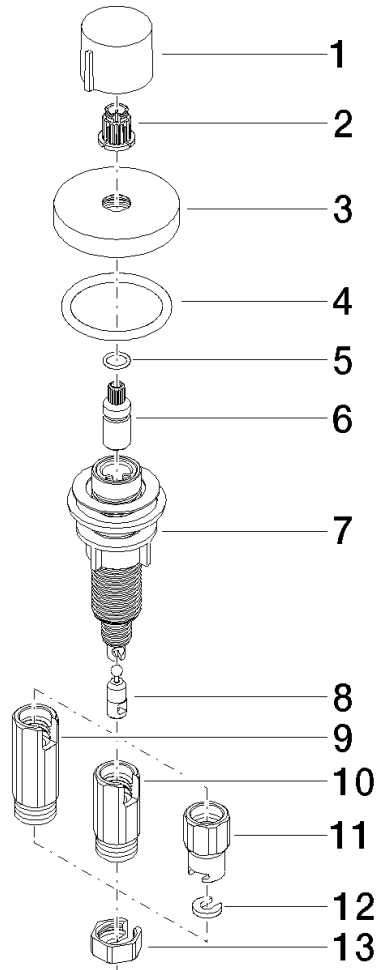

Strainer waste with control handle - Brushed Chrome

ELIO

10 710 970

- control for single basin
- including adapter for Bowden cable

Fits ELIO, ENO, MEM, META SQUARE, SYNC, TARA and TARA ULTRA

Fits: ELIO, MEM, TARA, TARA ULTRA, META SQUARE

	Brushed Chrome	10 710 970-93
	Chrome	10 710 970-00
	Brushed Platinum	10 710 970-06
	Platinum	10 710 970-08
	Durabrand (23kt Gold)	10 710 970-09
	Dark Chrome	10 710 970-19
	Brushed Durabrand (23kt Gold)	10 710 970-28
	Matte Black	10 710 970-33
	Brushed Champagne (22kt Gold)	10 710 970-46
	Champagne (22kt Gold)	10 710 970-47
	Brushed Dark Platinum	10 710 970-99

10 710 970

mm [inches]

10 710 970

Parts for other finishes can be found here: [Chrome](#)

Spare parts list

No.	Item Number	Name	Quantity used	Delivery time
1	09 20 97 030-93	handle	1	60
2	90 12 12 002 00 90	fixing cap	1	2
3	09 27 87 006-93	rosette	1	60
4	90 14 10 043 00 90	seal	1	2
5	09 14 10 042 90	seal	1	2
6	09 29 06 087-93	spindle	1	-
Spare part can no longer be ordered, please order the replacement item				
7	04 30 01 029 00 90	adaptor	1	2
8	09 24 03 175 90	adaptor	1	2
9	09 11 10 073-07	connection	1	30
10	09 11 10 074-07	connection	1	30
11	09 11 10 079-07	connection	1	30
12	09 30 11 087 90	disc	1	2
13	09 23 30 024-07	nut	1	30